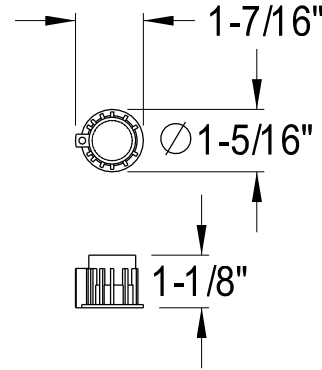

KT691, 5, 8MT

Universal Tub & Shower Trim Kit Fits All Moen Shower Faucets

Handle

Bushing & Stop

Adaptor

Sleeve

Faceplate