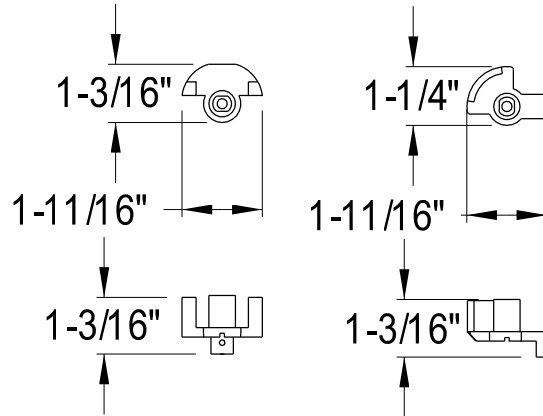

KT691, 5, 8MT

Universal Tub & Shower Trim Kit Fits All Moen Shower Faucets

Handle

Bushing & Stop

Adaptor

Sleeve

Faceplate