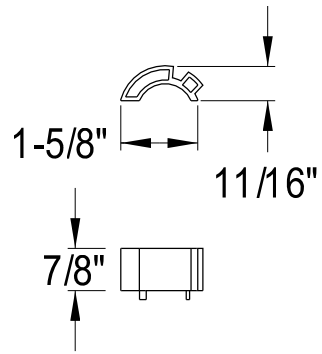

KT691, 5, 8MT

Universal Tub & Shower Trim Kit Fits All Moen Shower Faucets

Handle

Bushing & Stop

Adaptor

Sleeve

Faceplate