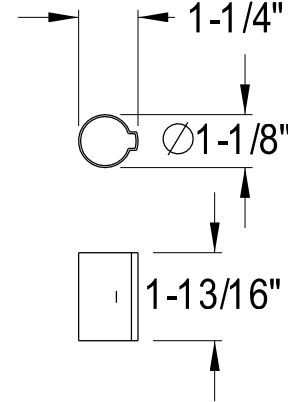

KT691, 5, 8MT

Universal Tub & Shower Trim Kit Fits All Moen Shower Faucets

Handle

Bushing & Stop

Adaptor

Sleeve

Faceplate