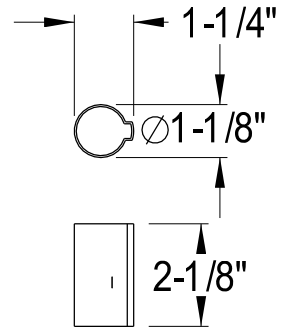

KT691, 5, 8MT

Universal Tub & Shower Trim Kit Fits All Moen Shower Faucets

Handle

Bushing & Stop

Adaptor

Sleeve

Faceplate