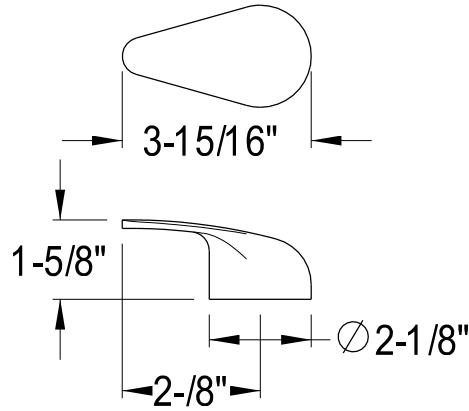

KT691, 5, 8MT

Universal Tub & Shower Trim Kit Fits All Moen Shower Faucets

Handle

Bushing & Stop

Adaptor

Sleeve

Faceplate