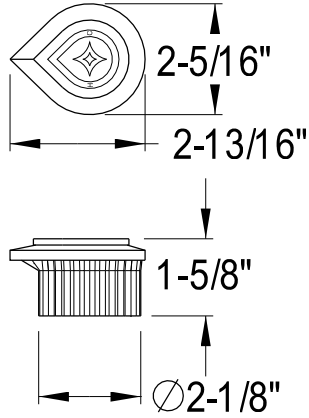

KT691, 5, 8MT

Universal Tub & Shower Trim Kit Fits All Moen Shower Faucets

Handle

Bushing & Stop

Adaptor

Sleeve

Faceplate