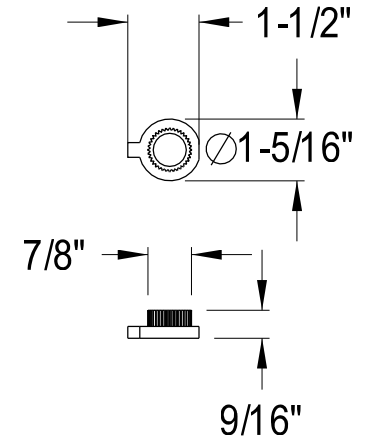

KT691, 5, 8MT

Universal Tub & Shower Trim Kit Fits All Moen Shower Faucets

Handle

Bushing & Stop

Adaptor

Sleeve

Faceplate