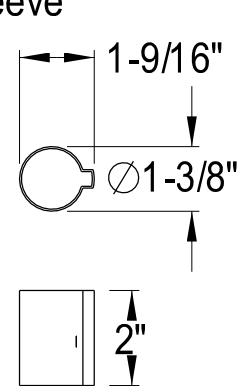

KT691, 5, 8MT

Universal Tub & Shower Trim Kit Fits All Moen Shower Faucets

Handle

Bushing & Stop

Adaptor

Sleeve

Faceplate